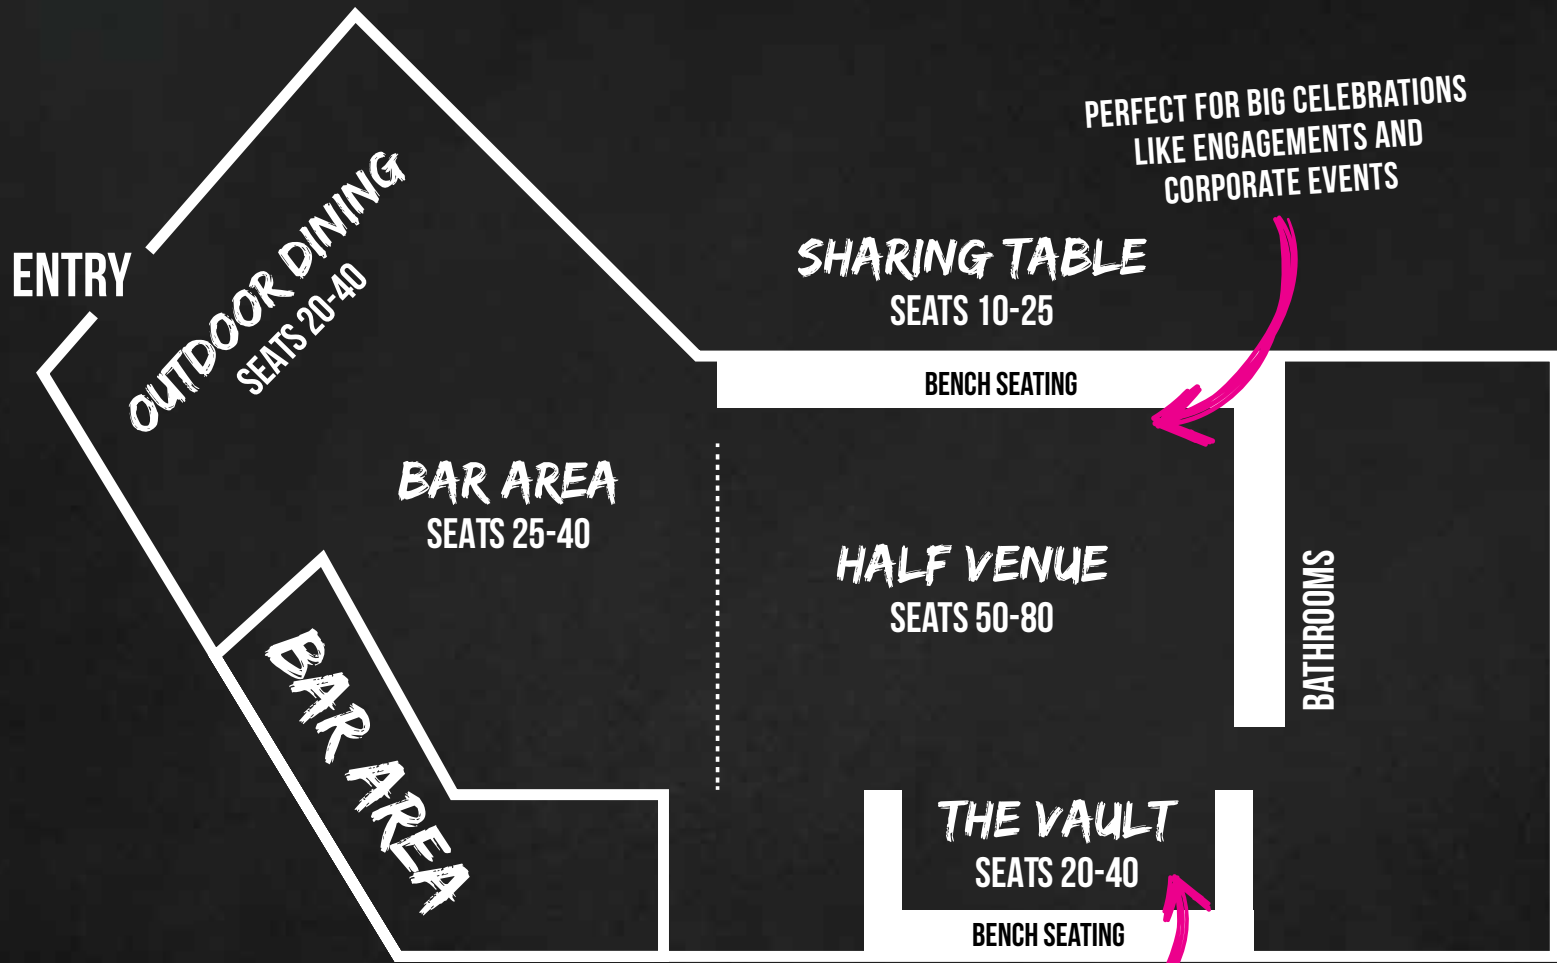

#### CAPACITY 10-25

The Sharing Table features comfortable leather seating and is situated at the back of The Village. This is the perfect spot for sit-down corporate events and functions.

## HALF VENUE

**CAPACITY 50-80**

Spacious yet intimate in feel, our half-venue event space features exposed brick walls lined with beautiful greenery. Lush leather seating is complimented by high tables built around vast trees with beautiful lighting strung through the branches. This is the ideal setting for birthdays, engagements and large celebrations. Live music is perfect in this space from a DJ to live bands.

## OUR FUNCTION SPACES

# FLOORPLAN

PERFECT FOR BIG CELEBRATIONS  
LIKE ENGAGEMENTS AND  
CORPORATE EVENTS

IDEAL FOR INTIMATE GATHERINGS LIKE  
BIRTHDAYS AND ANNIVERSARIES